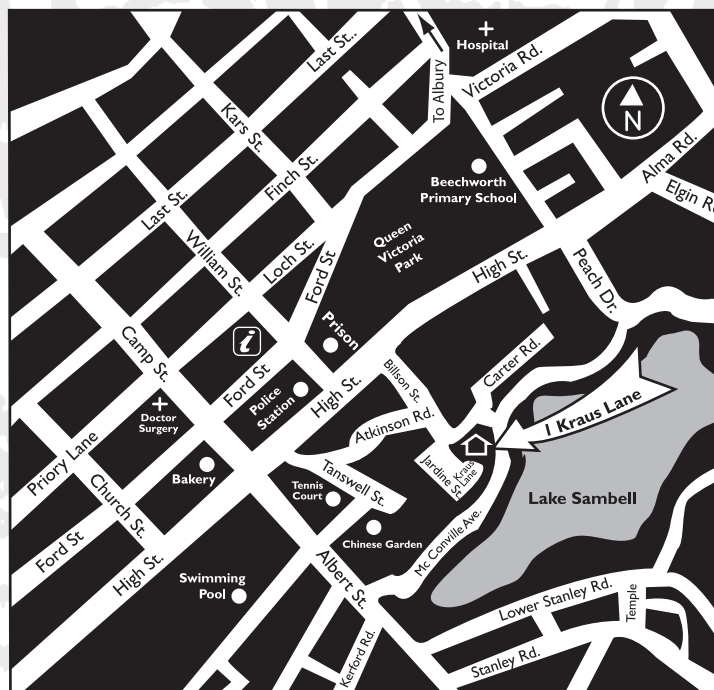

Lakeside Studio

2 bedroom F.S.C. studio/unit
on the edge of Lake Sambell, Beechworth

Our Location...

Lakeside Studio

1 Kraus Lane Beechworth VIC 3747

Phone: (03) 5728 2371

Fax: (03) 5728 2504

Mobile: 0417 140 921

Email: info@lakehideaway.com.au

www.beechworth.com/lakehideaway/

Entry via Billson and Jardine St.
Kraus Lane continuation of Jardine Street