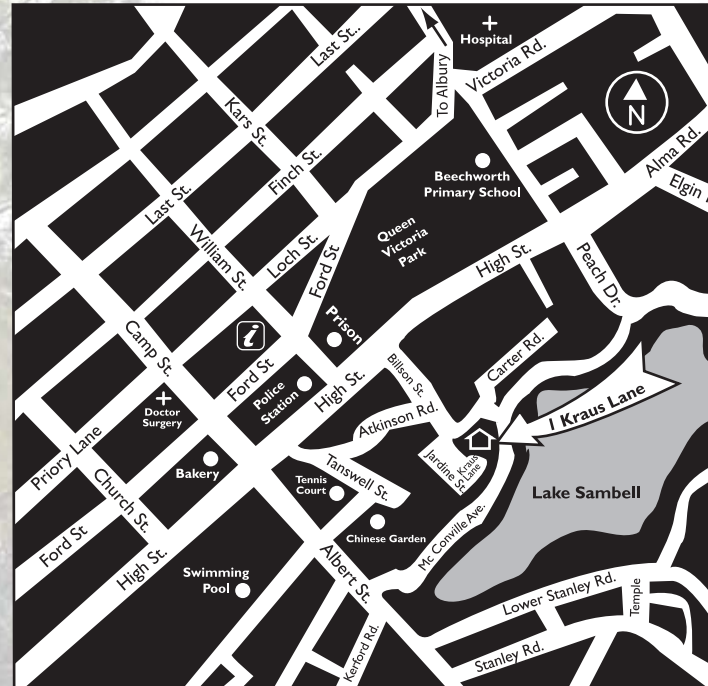

On the same property as Lakeside Chalet, we have another 4 star premise called Lakeside Studio. This can be booked together with the house, making it a 6 bedroom venue, or it can be booked separately.

Both venues are often booked for women's groups or for fishing groups.

www.beechworth.com/lakehideaway/

Our Location...

Entry via Billson and Jardine St.
Kraus Lane continuation of Jardine Street

Lakeside Chalet